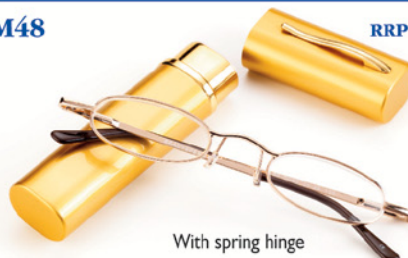

U25

RRP £9.99

With spring hinge

U19

RRP £9.99

U75

RRP £9.99

With spring hinge

U18

RRP £9.99

With spring hinge

U15

RRP £9.99

Rimless with spring hinge

M48

RRP £4.99

With spring hinge